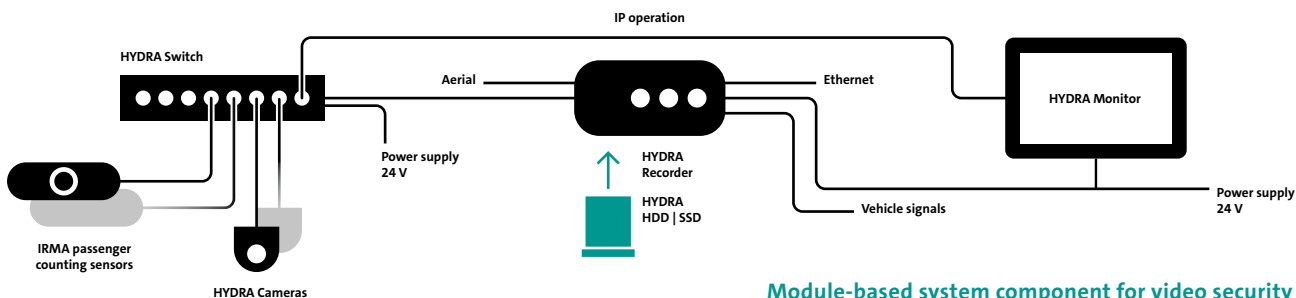

SDD ITEM NUMBERS

- VPV300183: SM4200 500GB SDD
- VPV300184: SM4200 1 TB SDD
- VPV300185: SM4200 2 TB SSD
- VPV300195: SM4200 4 TB SSD